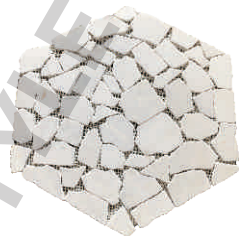

# COLOUR GALLERY

MARBLE FOREST

CATS-EYE GREY

MARBLE WHITE

MARBLE FOREST

MARBLE WHITE

CATS-EYE GREY

# XXL SERIES

PRODUCT SERIES: RANDOM SERIES

PRODUCT CODE: XXL & HXXL

PRODUCT DIMENSION: 1000 x 1000 x 12 MM

PRODUCT SURFACE FINISH: NATURAL SWAN

THE PRODUCT IS AVAILABLE IN DIFFERENT FINISHES AND DIFFERENT SIZE, PLEASE CONTACT US FOR FURTHER DETAILS.