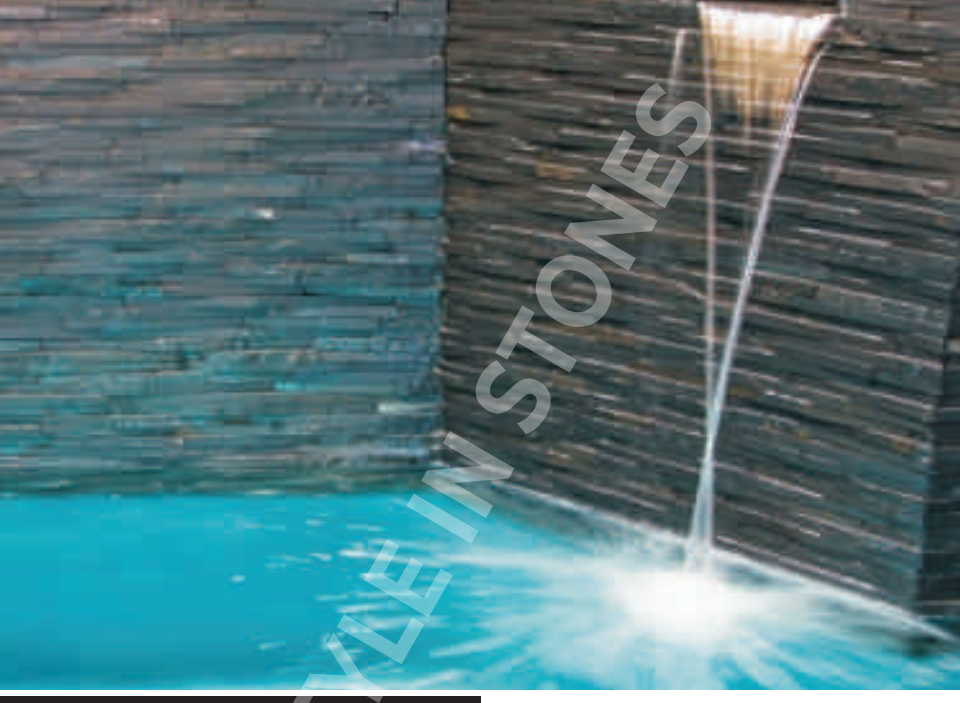

# COLOUR GALLERY

JACK BLACK

ANTIQUE MINT

QUARTZITE GREY

SANDSTONE GREY